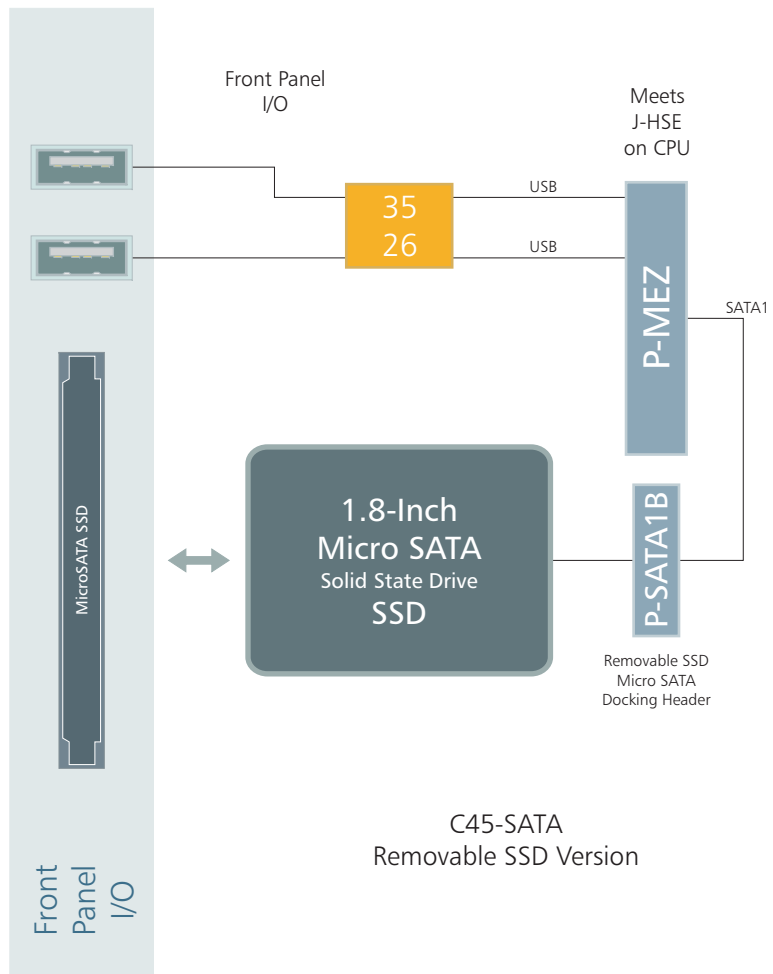

Simplified Block Diagram
C45-SATA

© EKF
ekf.com

C45-SATA
Internal SSD Version

Simplified Block Diagram
C45-SATA

© EKF
ekf.com